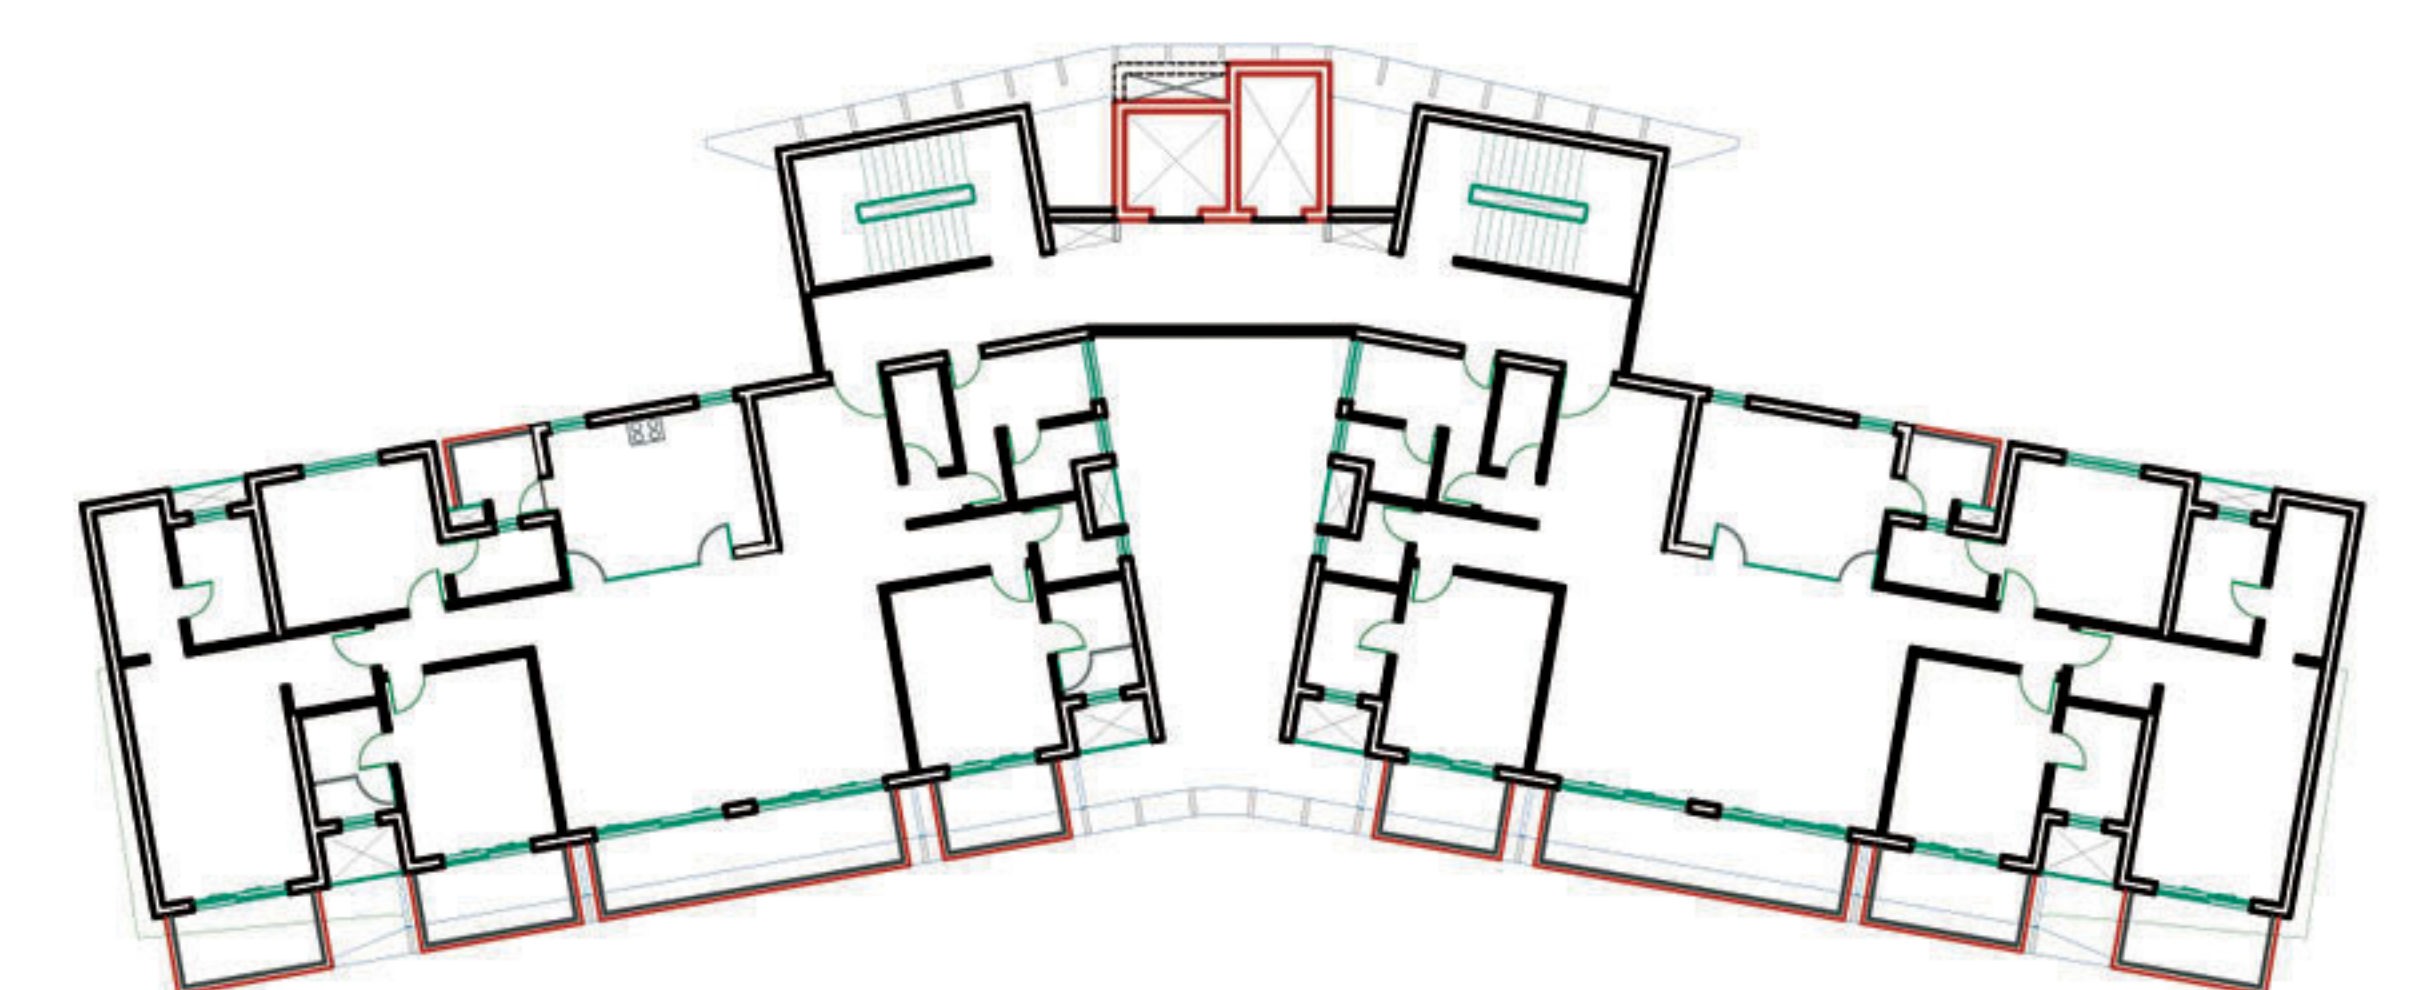

RAHEJA
DEVELOPERS
BUILDING . ADVANCED . LIFESTYLES
An ISO 9001:2000 certified company

TATA HOUSING

4 BHK SMALL WITH ONE UTILITY ROOM
(2 UNIT PER CORE)
Area – 3375 sq ft

RAISINA
RESIDENCY
Where art inspires life

Note: The developers reserves the right to add, delete or modify the layout or details shown.

4 BHK SMALL 2 UNIT PER CORE