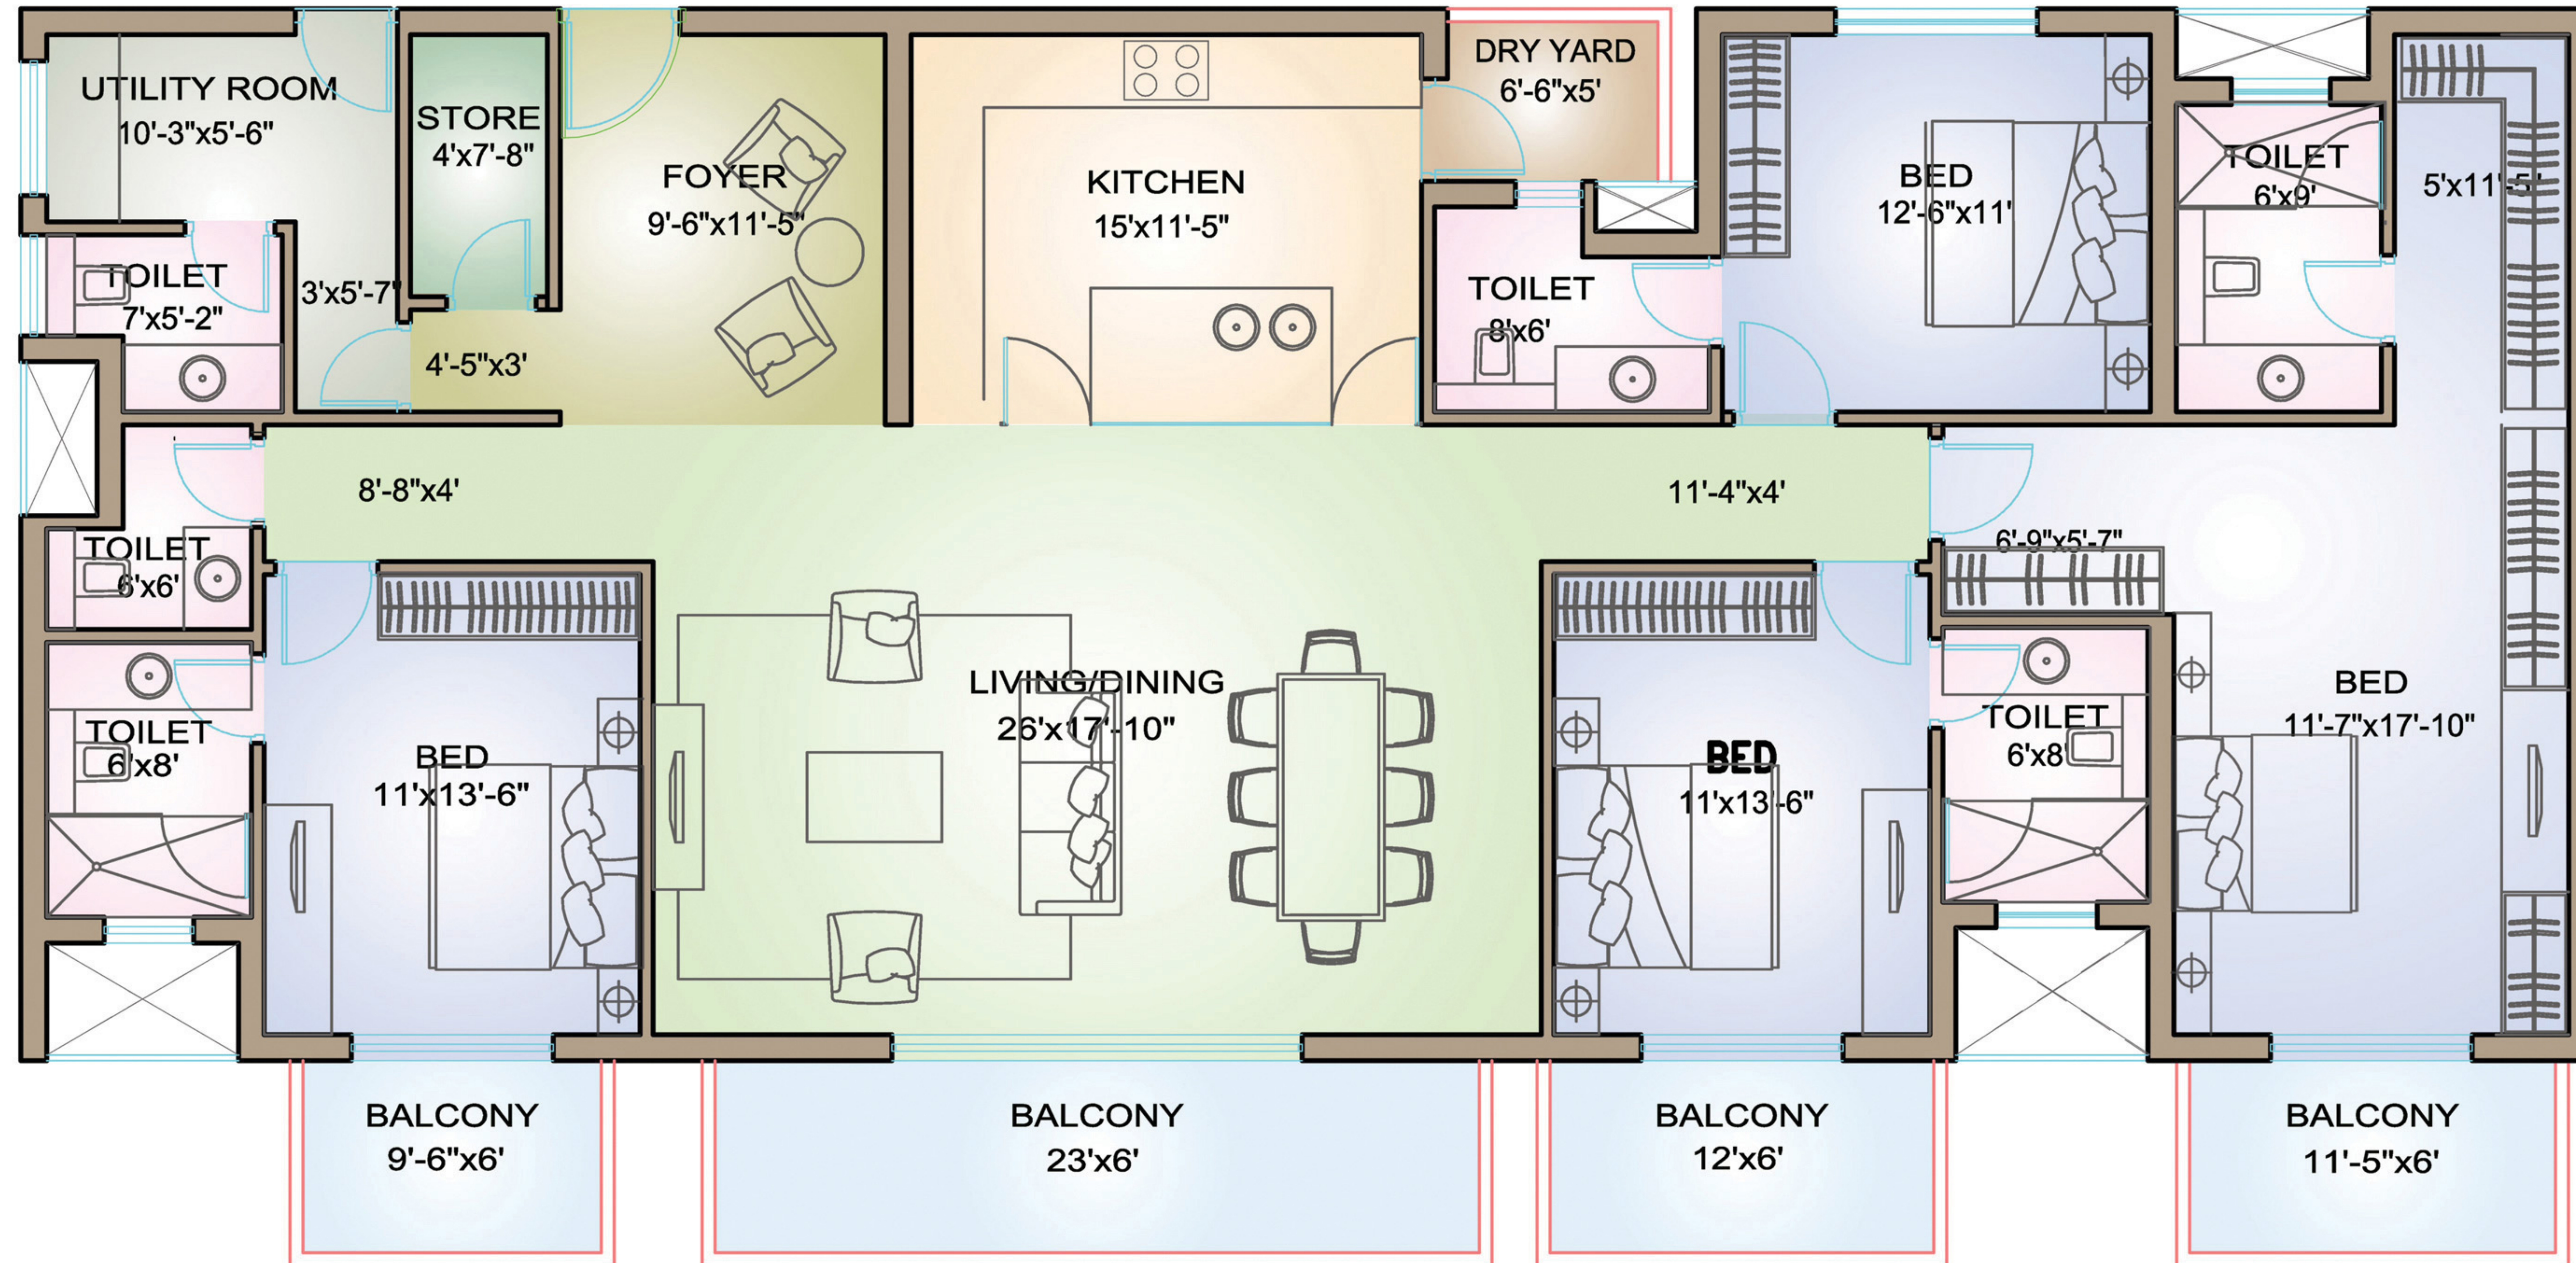

RAHEJA
DEVELOPERS
BUILDING . ADVANCED . LIFESTYLES
An ISO 9001:2000 certified company

TATA HOUSING

4 BHK SMALL WITH ONE UTILITY ROOM
(2 UNIT PER CORE)
Area – 3375 sq ft

RAISINA
RESIDENCY
Where art inspires life

Note: The developers reserves the right to add, delete or modify the layout or details shown.

4 BHK SMALL 2 UNIT PER CORE